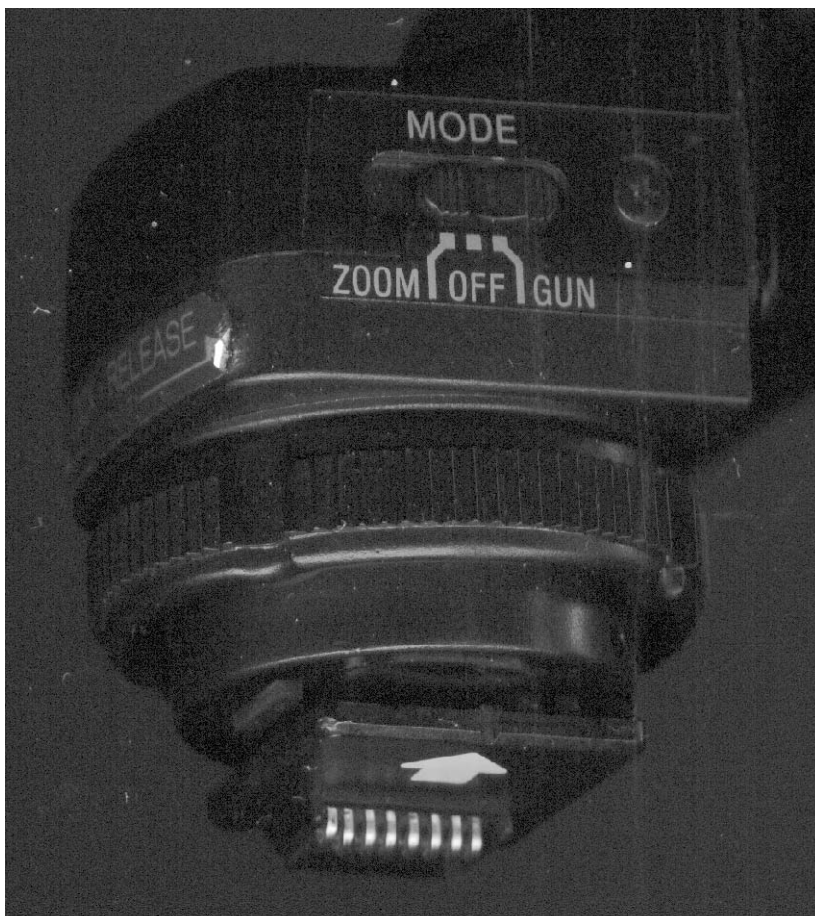

Sony Electret Condenser Microphone ECM – HS1

7+1 Anschlüsse