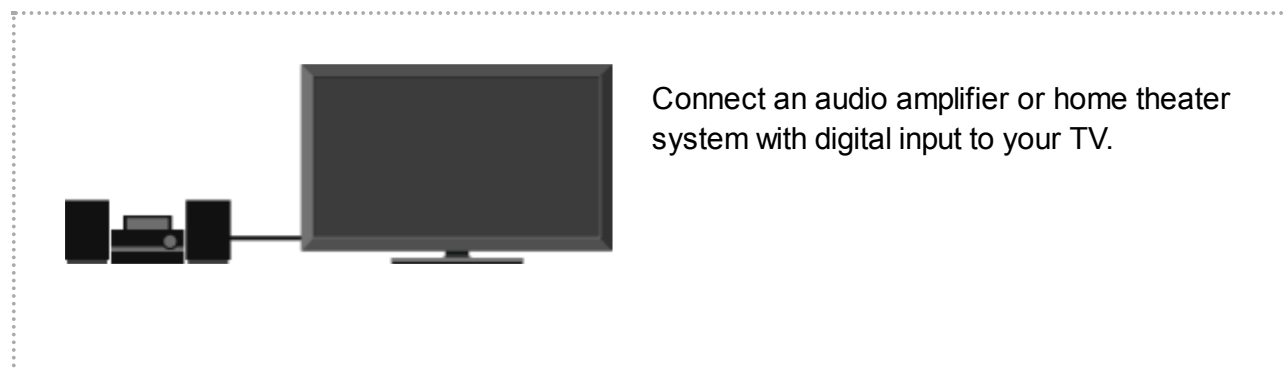

Audio System

Audio System with Optical Audio Cable

Audio System with HDMI Cable

- When connecting a digital audio system that is compatible with “Control for HDMI” (“BRAVIA” Sync) and Audio Return Channel (ARC) technology, connect to HDMI IN 1 with an HDMI cable. If connecting a system that is incompatible with “Control for HDMI” or Audio Return Channel, an additional audio connection via DIGITAL AUDIO OUT (OPTICAL) is necessary.

Audio System with Audio Cable

- When using an external audio system, audio out of the TV can be controlled using the TV's remote control.